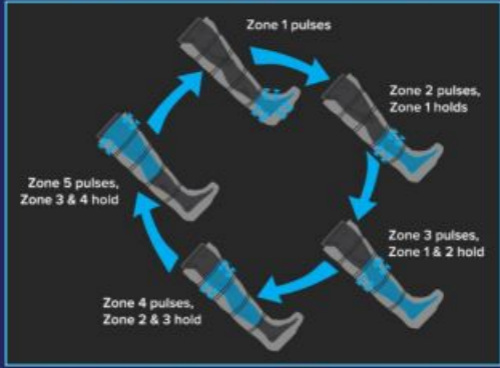

NORMATEC

Dunnagan Chiropractic LLC

309 South Cascade Ave.

Montrose, CO 81401

970.252.3360